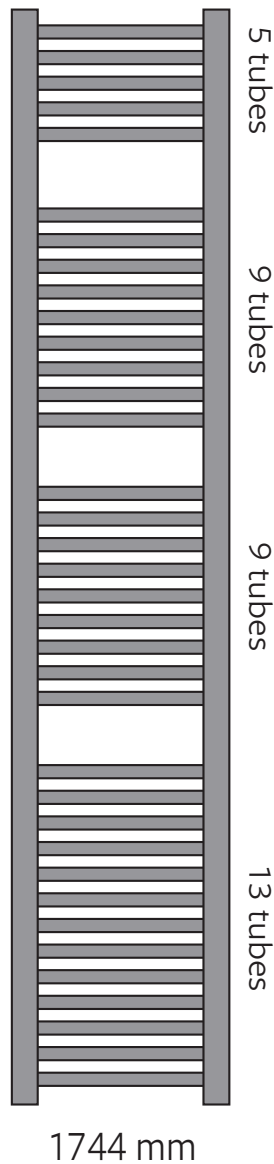

Towel rails available with electric element option.

**5 YEAR*
WARRANTY**

FINISHES

High gloss white and chrome.

DESIGN

Straight.

GIACOMINI TOWEL RAIL VALVE

ELECTRIC ELEMENT (OPTIONAL)

enquiries@huntheat.com.au

huntheat.com.au

Tables based on $\Delta T 60$ - mean water temperature in radiator of 80°C and a room temperature of 20°C - radiator outputs to EN442.

Model Straight		Width mm	Height mm	Connection Centres mm	Output kw $\Delta t 60$	
White	Chrome				White	Chrome
SCWS-500X1211	SCCS-500X1211	500	1211	456	0.804	0.479
SCWS-500X1744	SCCS-500X1744	500	1744	456	1.225	0.706
SCWS-600X1211	SCCS-600X1211	600	1211	556	0.948	0.571
SCWS-600X1744	SCCS-600X1744	600	1744	556	1.439	0.845

NUMBER OF TUBES ON TOWEL RAILS

A Width (mm)	B Height (mm)	C Depth (mm)	D Tap Centres (mm)	Wall mounting positions		
				E (mm)	F (mm)	G (mm)
500	1211	30	456	70	316	65-75
500	1744	30	556	70	416	65-75
600	1211	30	456	70	316	65-75
600	1744	30	556	70	416	65-75

MEASUREMENTS