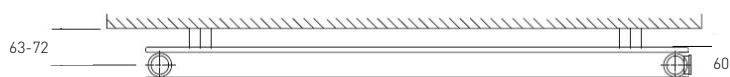

Type 20 horizontal

Model	Height (mm)	Width (mm)	Watts Δt 50°C	White Ex GST	Colours Ex GST
MIROH20 305X1000	305	1000	594	$1,011.00	$1,317.00
MIROH20 305X1740	305	1740	1069	$1,290.00	$1,680.00
MIROH20 305X2000	305	2000	1188	$1,343.00	$1,747.00
MIROH20 455X1000	455	1000	828	$1,187.00	$1,544.00
MIROH20 455X1740	455	1740	1490	$1,555.00	$2,022.00
MIROH20 455X2000	455	2000	1656	$1,623.00	$2,110.00
MIROH20 605X600	605	600	631	$1,218.00	$1,586.00
MIROH20 605X800	605	800	841	$1,286.00	$1,674.00
MIROH20 605X1000	605	1000	1051	$1,359.00	$1,768.00
MIROH20 605X1740	605	1740	1892	$1,825.00	$2,374.00
MIROH20 605X2000	605	2000	2102	$1,902.00	$2,478.00
MIROH20 755X600	755	600	760	$1,363.00	$1,773.00
MIROH20 755X800	755	800	1014	$1,447.00	$1,882.00
MIROH20 755X1000	755	1000	1267	$1,535.00	$1,995.00
MIROH20 755X1740	755	1740	2281	$2,089.00	$2,716.00
MIROH20 755X2000	755	2000	2534	$2,188.00	$2,846.00
MIROH20 905X600	905	600	887	$1,504.00	$1,955.00
MIROH20 905X800	905	800	1183	$1,607.00	$2,089.00
MIROH20 905X2000	905	2000	2958	$2,467.00	$3,209.00
MIROH20 1050X600	1050	600	1012	$1,649.00	$2,146.00
MIROH20 1050X800	1050	800	1350	$1,768.00	$2,301.00
MIROH20 1205X600	1205	600	1136	$1,789.00	$2,328.00
MIROH20 1205X800	1205	800	1514	$1,923.00	$2,504.00
MIROH20 1355X600	1355	600	1259	$1,934.00	$2,515.00