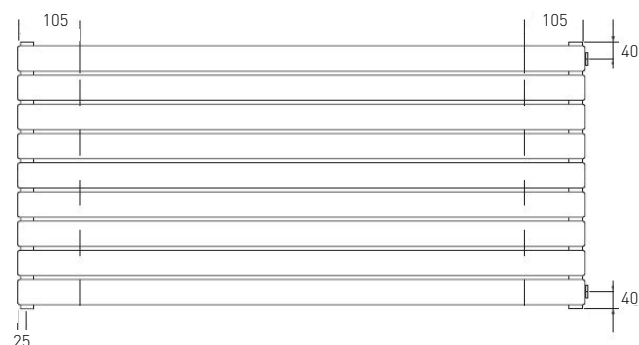

Overview

Steel; 75mm flat tubes with 38mm collectors
5 year warranty

Finish

White RAL 9010 as standard, 24 RAL Colours & 10 Special Finishes
Please call **1300 00 1800** for a RAL chart

Delivery

Supplied to order approximate delivery time (14-20 weeks).

Type 10 horizontal

Model	Height (mm)	Width (mm)	Watts Δt 50°C	White Ex GST	Colours Ex GST
MIROH10 305X1000	305	1000	328	\$596.00	\$778.00
MIROH10 305X1740	305	1740	590	\$757.00	\$985.00
MIROH10 305X2000	305	2000	656	\$788.00	\$1,026.00
MIROH10 455X1000	455	1000	477	\$700.00	\$912.00
MIROH10 455X1740	455	1740	859	\$917.00	\$1,198.00
MIROH10 455X2000	455	2000	954	\$954.00	\$1,244.00
MIROH10 605X600	605	600	378	\$721.00	\$938.00
MIROH10 605X800	605	800	504	\$757.00	\$985.00
MIROH10 605X1000	605	1000	630	\$799.00	\$1,042.00
MIROH10 605X1740	605	1740	1134	\$1,073.00	\$1,399.00
MIROH10 605X2000	605	2000	1260	\$1,120.00	\$1,456.00
MIROH10 755X600	755	600	470	\$803.00	\$1,047.00
MIROH10 755X800	755	800	627	\$850.00	\$1,109.00
MIROH10 755X1000	755	1000	784	\$902.00	\$1,177.00
MIROH10 755X1740	755	1740	1411	\$1,229.00	\$1,602.00
MIROH10 755X2000	755	2000	1568	\$1,286.00	\$1,674.00
MIROH10 905X600	905	600	566	\$887.00	\$1,156.00
MIROH10 905X800	905	800	754	\$948.00	\$1,234.00
MIROH10 905X2000	905	2000	1866	\$1,451.00	\$1,887.00
MIROH10 1050X600	1050	600	657	\$969.00	\$1,265.00
MIROH10 1050X800	1050	800	876	\$1,042.00	\$1,359.00
MIROH10 1205X600	1205	600	749	\$1,053.00	\$1,368.00
MIROH10 1205X800	1205	800	999	\$1,135.00	\$1,477.00
MIROH10 1355X600	1355	600	843	\$1,141.00	\$1,483.00

Miro horizontal	Pipe centres left to right	Pipe centres from wall	Depth from wall
Single horizontal	width - 50mm	50mm - 62mm	80mm - 92mm

Miro horizontal	Pipe centres left to right	Pipe centres from wall	Depth from wall
Double horizontal	width - 50mm	63mm - 72mm	93mm - 102mm