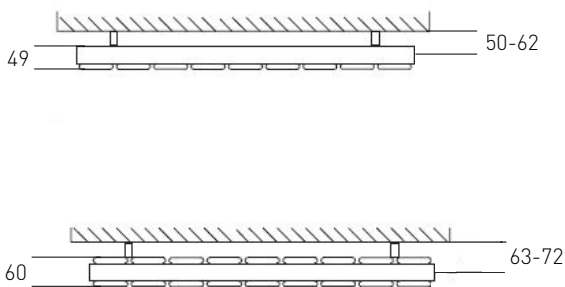

Type 20 vertical

Model	Height (mm)	Width (mm)	Watts At 50°C	White Ex GST	Colours Ex GST
MIROV20 600X605	600	605	641	$1,218.00	$1,586.00
MIROV20 600X755	600	755	801	$1,363.00	$1,773.00
MIROV20 600X905	600	905	961	$1,504.00	$1,955.00
MIROV20 600X1050	600	1050	1121	$1,649.00	$2,146.00
MIROV20 600X1205	600	1205	1282	$1,789.00	$2,328.00
MIROV20 600X1355	600	1355	1442	$1,934.00	$2,515.00
MIROV20 800X605	800	605	832	$1,286.00	$1,674.00
MIROV20 800X755	800	755	1040	$1,447.00	$1,882.00
MIROV20 800X905	800	905	1248	$1,607.00	$2,089.00
MIROV20 800X1050	800	1050	1456	$1,768.00	$2,301.00
MIROV20 800X1205	800	1205	1664	$1,923.00	$2,504.00
MIROV20 1000X305	1000	305	508	$1,011.00	$1,317.00
MIROV20 1000X455	1000	455	762	$1,187.00	$1,544.00
MIROV20 1000X605	1000	605	1016	$1,359.00	$1,768.00
MIROV20 1000X755	1000	755	1270	$1,535.00	$1,995.00
MIROV20 1740X305	1740	305	864	$1,290.00	$1,680.00
MIROV20 1740X455	1740	455	1296	$1,555.00	$2,022.00
MIROV20 1740X605	1740	605	1728	$1,825.00	$2,374.00
MIROV20 1740X755	1740	755	2160	$2,089.00	$2,716.00
MIROV20 2000X305	2000	305	952	$1,343.00	$1,747.00
MIROV20 2000X455	2000	455	1428	$1,623.00	$2,110.00
MIROV20 2000X605	2000	605	1904	$1,902.00	$2,478.00
MIROV20 2000X755	2000	755	2380	$2,188.00	$2,846.00
MIROV20 2000X905	2000	905	2856	$2,467.00	$3,209.00

Miro vertical	Pipe centres left to right	Pipe centres from wall	Depth from wall
Single vertical	width + valves	50mm - 62mm	80mm - 92mm
Double vertical	width + valves	63mm - 72mm	93mm - 102mm

Please note: Bottom opposite end connection also available.