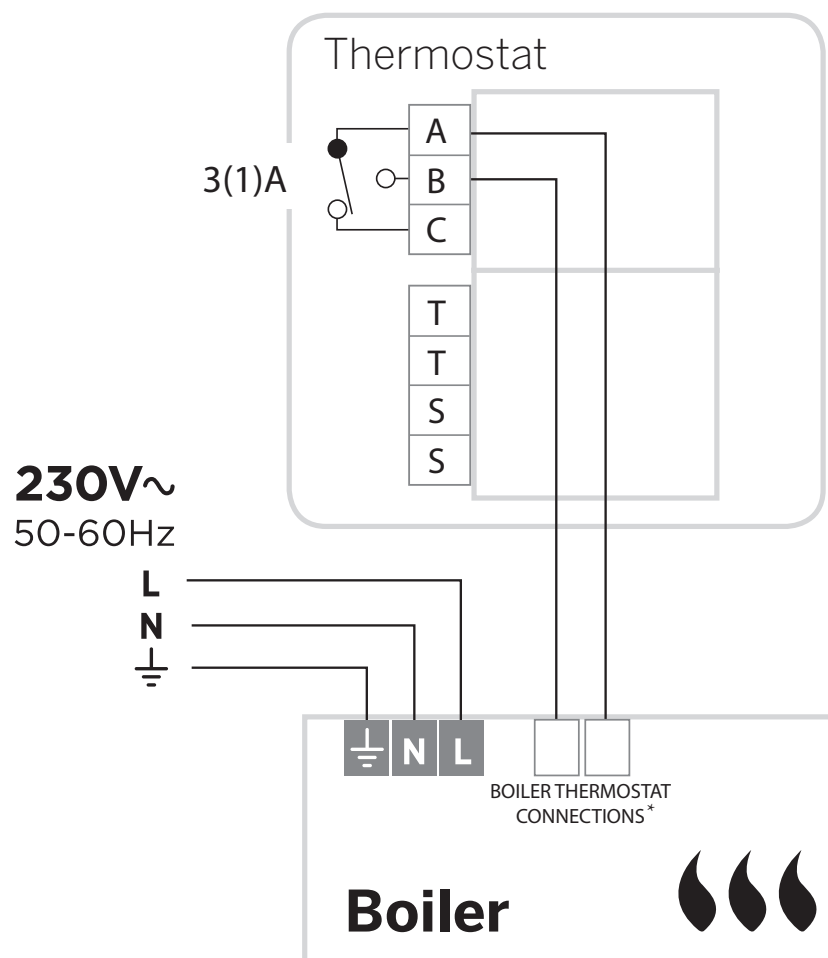

SYDNEY

Showroom & Warehouse
Unit G7, Alexandria Industrial Estate
35-39 Bourke Road, Alexandria NSW 2015
P: 02 7209 6235

enquiries@huntheat.com.au

huntheat.com.au

MODEL	Honeywell T4
Dimensions	136 mm (W) x 97 mm (H) x 28 mm (D)
Power Supply	230Vac
Programming	Daily, weekly or 5+2 schedule options
Heating Periods	4 or 6
Adjustable Temp range	5°C - 35°C
Operational Temp range	0°C - 50°C
Security	Lock function
Warranty	5 years

WIRING DIAGRAM

* Immergas boiler thermostat connections - 40 and 41