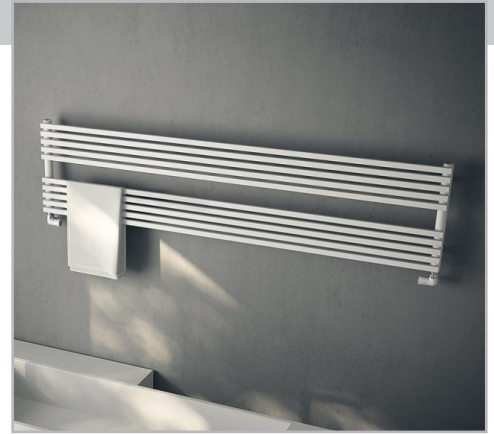

H2O BDO shown on page 71

Overview

Steel; 25mm x 15mm rectangular cross tubes with 35mm collectors
5 year warranty

Finish

White RAL 9010 as standard, 73 RAL Colours or 15 Special Finishes
Please call **1300 00 1800** for a RAL or Special Finish chart

Delivery

Supplied to order approximate delivery time (14-20 weeks).