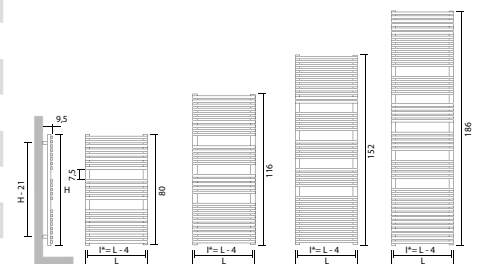

## Delivery

Supplied to order approximate delivery time (14-20 weeks).

| Model       | Height (mm) | Width (mm) | Watts Δt 50°C | White Ex GST | Colours Ex GST | Model       | Height (mm) | Width (mm) | Watts Δt 50°C | Chrome Ex GST | Gold Ex GST |
|-------------|-------------|------------|---------------|--------------|----------------|-------------|-------------|------------|---------------|---------------|-------------|
| HB20S040080 | 800         | 400        | 334           | \$961.00     | \$1,155.00     | HB20S040080 | 800         | 400        | 227           | \$2,955.00    | \$4,727.00  |
| HB20S050080 | 800         | 500        | 416           | \$975.00     | \$1,173.00     | HB20S050080 | 800         | 500        | 283           | \$3,016.00    | \$4,821.00  |
| HB20S060080 | 800         | 600        | 495           | \$990.00     | \$1,188.00     | HB20S060080 | 800         | 600        | 336           | \$3,082.00    | \$4,929.00  |
| HB20S040116 | 1160        | 400        | 479           | \$1,117.00   | \$1,343.00     | HB20S040116 | 1160        | 400        | 325           | \$3,732.00    | \$5,971.00  |
| HB20S050116 | 1160        | 500        | 592           | \$1,140.00   | \$1,371.00     | HB20S050116 | 1160        | 500        | 403           | \$3,836.00    | \$6,140.00  |
| HB20S060116 | 1160        | 600        | 704           | \$1,169.00   | \$1,404.00     | HB20S060116 | 1160        | 600        | 479           | \$3,940.00    | \$6,305.00  |
| HB20S040152 | 1520        | 400        | 616           | \$1,268.00   | \$1,522.00     | HB20S040152 | 1520        | 400        | 419           | \$4,449.00    | \$7,116.00  |
| HB20S050152 | 1520        | 500        | 761           | \$1,296.00   | \$1,555.00     | HB20S050152 | 1520        | 500        | 518           | \$4,524.00    | \$7,234.00  |
| HB20S060152 | 1520        | 600        | 906           | \$1,319.00   | \$1,583.00     | HB20S060152 | 1520        | 600        | 616           | \$4,585.00    | \$7,337.00  |
| HB20S040186 | 1860        | 400        | 761           | \$1,461.00   | \$1,753.00     | HB20S040186 | 1860        | 400        | 518           | \$5,617.00    | \$8,987.00  |
| HB20S050186 | 1860        | 500        | 924           | \$1,475.00   | \$1,772.00     | HB20S050186 | 1860        | 500        | 628           | \$5,697.00    | \$9,119.00  |
| HB20S060186 | 1860        | 600        | 1100          | \$1,489.00   | \$1,791.00     | HB20S060186 | 1860        | 600        | 748           | \$5,815.00    | \$9,335.00  |