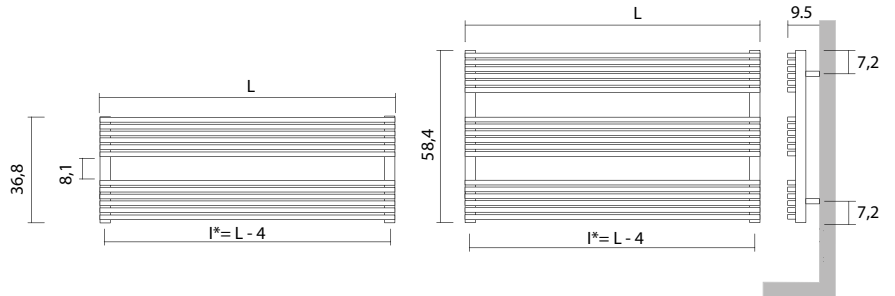

## Delivery

Supplied to order approximate delivery time (14-20 weeks).

| Model        | Height (mm) | Width (mm) | Watts Δt 50°C | White Ex GST | Colours Ex GST |
|--------------|-------------|------------|---------------|--------------|----------------|
| HB20S0120039 | 368         | 120        | 534           | \$942.00     | \$1,131.00     |
| HB20S0140039 | 368         | 140        | 619           | \$994.00     | \$1,197.00     |
| HB20S0160039 | 368         | 160        | 712           | \$1,051.00   | \$1,263.00     |
| HB20S0120058 | 584         | 120        | 801           | \$1,155.00   | \$1,385.00     |
| HB20S0140058 | 584         | 140        | 929           | \$1,230.00   | \$1,480.00     |
| HB20S0160058 | 584         | 160        | 1068          | \$1,296.00   | \$1,555.00     |

| Pipe centres left to right | Pipe centres from wall | Depth from wall |
|----------------------------|------------------------|-----------------|
| width - 40mm               | 63mm-72mm              | 100mm           |