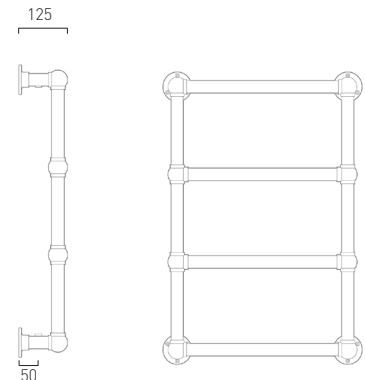

Pipe centres left to right	Pipe centres from wall	Maximum depth from wall
width - 122mm (+/- 2mm) - valves	140mm	315mm

Chalfont Wall Hung shown on page 77

Overview

Brass tubed wall hung design
5 year warranty

Pipe centres left to right	Pipe centre from wall	Maximum depth from wall
width - 75mm	50mm	125mm

Chalfont Floor Standing Curved

shown on page 76

Overview

Brass tubed floor standing design
5 year warranty

Finish