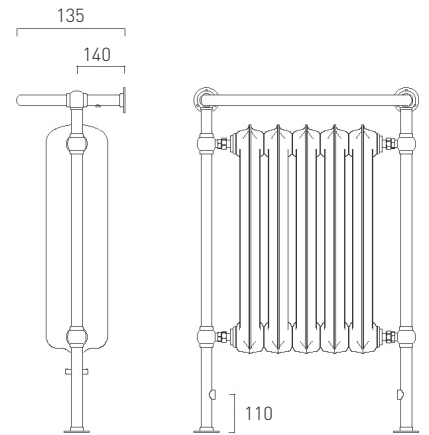

Overview

Steel tubes with a cast iron radiator
5 year warranty

Finish

Chrome with White Steel Radiator

Delivery

Supplied to order approximate delivery time (14-20 weeks).

Model	Height (mm)	Width (mm)	Watts Δt 50°C	Chrome Ex GST
LINTR904903CW	900	490	402	\$2,247.00
LINTR906505CW	900	650	612	\$2,838.00
LINTR908207CW	900	820	821	\$3,541.00
LINTR104903CW	1000	490	482	\$2,293.00
LINTR106505CW	1000	650	736	\$2,904.00
LINTR124903CW	1200	490	633	\$2,761.00
LINTR126505CW	1200	650	968	\$3,490.00

Pipe centres left to right	Pipe centres from wall	Maximum depth from wall
width - 122mm (+/- 2mm) - valves	140mm	315mm

Chalfont Wall Hung shown on page 77

Overview

Brass tubed wall hung design
5 year warranty

Delivery

Supplied to order approximate delivery time (14-20 weeks).

Model	Height (mm)	Width (mm)	Watts Δt 50°C	Chrome Ex GST	Bright Nickel Ex GST	Antique Bronze Ex GST	Antique Copper Ex GST
CHAL2635	263	500	126	\$1,762.00	\$2,115.00	\$2,767.00	\$2,767.00

Pipe centres left to right	Pipe centres from wall	Maximum depth from wall
width - 157mm - valves	100mm	250mm