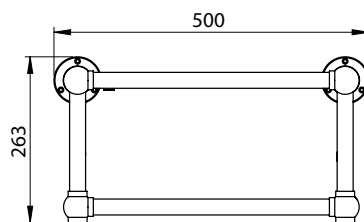

Delivery

Supplied to order approximate delivery time (14-20 weeks).

Model	Height (mm)	Width (mm)	Watts Δt 50°C	Chrome Ex GST	Bright Nickel Ex GST	Antique Bronze Ex GST	Antique Copper Ex GST
CHAL2635	263	500	126	\$1,762.00	\$2,115.00	\$2,767.00	\$2,767.00