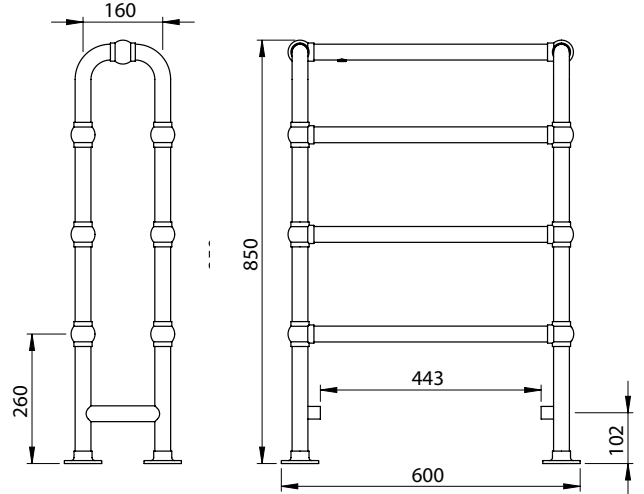

Delivery

Supplied to order approximate delivery time (14-20 weeks).

Model	Height (mm)	Width (mm)	Watts Δt 50°C	Chrome Ex GST	Bright Nickel Ex GST	Antique Bronze Ex GST	Antique Copper Ex GST
CHALDR8560CFS	850	600	439	$3,360.00	$4,032.00	$5,275.00	$5,275.00