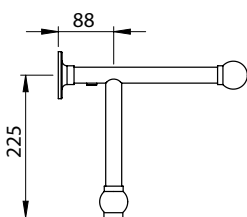

Chrome (main image)
Antique Bronze
Antique Copper
Bright Nickel

Antique Bronze

Antique Copper

Bright Nickel

Delivery

Supplied to order approximate delivery time (14-20 weeks).

Model	Height (mm)	Width (mm)	Watts Δt 50°C	Chrome Ex GST	Bright Nickel Ex GST	Antique Bronze Ex GST	Antique Copper Ex GST
CHALDR8560CFS	850	600	439	\$3,360.00	\$4,032.00	\$5,275.00	\$5,275.00

Delivery

Supplied to order approximate delivery time (14-20 weeks).

Model	Height (mm)	Width (mm)	Watts Δt 50°C	Chrome Ex GST	Bright Nickel Ex GST	Antique Bronze Ex GST	Antique Copper Ex GST
CHAL2635	263	500	126	\$1,762.00	\$2,115.00	\$2,767.00	\$2,767.00