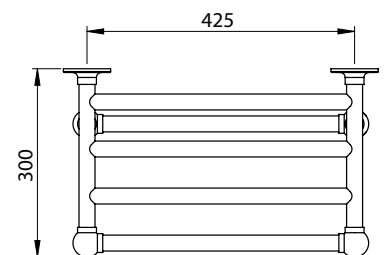

Delivery

Supplied to order approximate delivery time (14-20 weeks).

Model	Height (mm)	Width (mm)	Watts Δt 50°C	Chrome Ex GST	Bright Nickel Ex GST	Antique Bronze Ex GST	Antique Copper Ex GST
CHAL2635	263	500	126	\$1,762.00	\$2,115.00	\$2,767.00	\$2,767.00