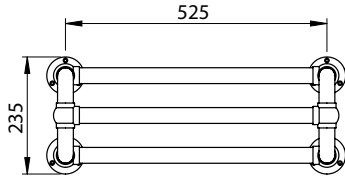

Pipe centres left to right	Pipe centre from wall	Maximum depth from wall
width - 75mm	50mm	125mm

Chalfont Floor Standing Curved

shown on page 76

Overview

Brass tubed floor standing design
5 year warranty

Finish

Chrome (main image)
Antique Bronze
Antique Copper
Bright Nickel

Antique Bronze

Antique Copper

Bright Nickel

Delivery

Supplied to order approximate delivery time (14-20 weeks).

Model	Height (mm)	Width (mm)	Watts Δt 50°C	Chrome Ex GST	Bright Nickel Ex GST	Antique Bronze Ex GST	Antique Copper Ex GST
CHALDR8560CFS	850	600	439	\$3,360.00	\$4,032.00	\$5,275.00	\$5,275.00

Delivery

Supplied to order approximate delivery time (14-20 weeks).

Model	Height (mm)	Width (mm)	Watts Δt 50°C	Chrome Ex GST	Bright Nickel Ex GST	Antique Bronze Ex GST	Antique Copper Ex GST
CHAL2635	263	500	126	\$1,762.00	\$2,115.00	\$2,767.00	\$2,767.00