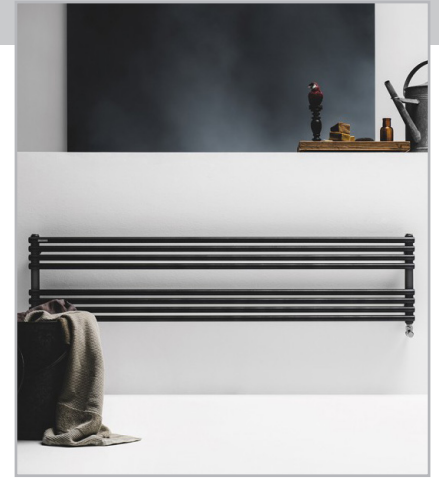

BDO 25 shown on page 62

Overview

Steel; 35mm flat tubes with 35mm collectors
5 year warranty

Finish

White RAL 9010 as standard, 73 RAL Colours and 15 Special Finishes
Please call **1300 00 1800** for a RAL or Special Finish chart

Delivery

Supplied to order approximate delivery time (14-20 weeks).