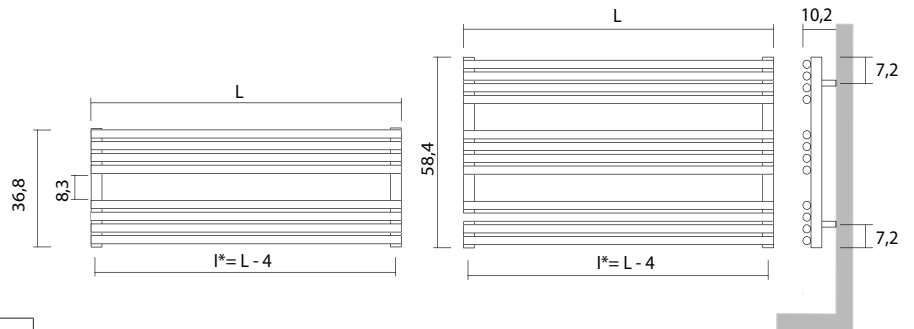

## Delivery

Supplied to order approximate delivery time (14-20 weeks).

Model	Height (mm)	Width (mm)	Watts $\Delta t$ 50°C	White Ex GST	Colours Ex GST
BD25S120036	368	1200	479	\$419.00	\$504.00
BD25S140036	368	1400	559	\$467.00	\$561.00
BD25S160036	368	1600	639	\$509.00	\$613.00
BD25S120058	584	1200	719	\$584.00	\$702.00
BD25S140058	584	1400	838	\$631.00	\$759.00
BD25S160058	584	1600	958	\$693.00	\$834.00

Pipe centres left to right	Pipe centres from wall	Depth from wall
width - 40mm	63mm-77mm	102mm - 116mm

\* Measurements on drawings shown in CM

## Delivery

Supplied to order approximate delivery time (14-20 weeks).

Model	Height (mm)	Width (mm)	Watts $\Delta t$ 50°C	White Ex GST	Colours Ex GST
BDCSH4012	405	1210	443	\$1,003.00	\$1,254.00
BDCSH6412	645	1210	655	\$1,387.00	\$1,740.00