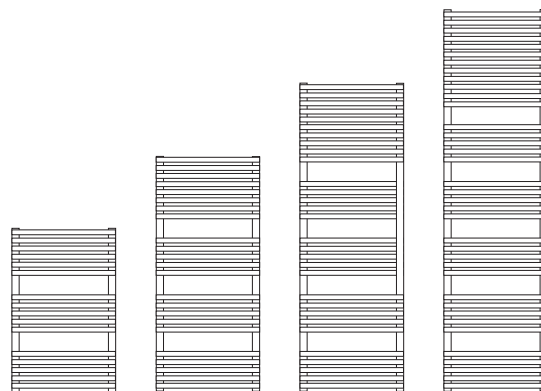

Chrome - Single

Model	Height (mm)	Width (mm)	Watts Δt 50°C	Chrome Ex GST
BD25S040080R	800	400	265	$1,687.00
BD25S050080R	800	500	331	$1,810.00
BD25S060080R	800	600	393	$1,960.00
BD25S040116R	1160	700	380	$2,234.00
BD25S050116R	1160	800	470	$2,483.00
BD25S060116R	1160	900	559	$2,663.00
BD25S040152R	1520	1000	488	$2,696.00
BD25S050152R	1520	400	603	$3,021.00
BD25S060152R	1520	500	718	$3,219.00
BD25S040188R	1880	600	602	$3,308.00
BD25S050188R	1880	700	732	$3,643.00
BD25S060188R	1880	800	870	$3,949.00